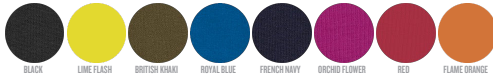

UNISEX NON PADDED JACKET  
**STJU834 - SPEEDER**

COLORS

**The unisex over the head jacket**

Medium Fit

- Set-in sleeve
- Longer back length with curved hem for protection
- Bottom hem with adjustable plastic stopper and elastic cord
- Sealed hood visor
- Double layered hood with adjustable plastic stopper and elastic cord on inside
- Reverse nylon zip at center front with chin guard
- Zipped welt pockets with extra grosgrain puller
- Non functional flap front and back.
- Semi-elastic sleeve cuff
- Self fabric half moon at back neck
- Inside zip opening at bottom hem and inside loop with snap at armhole for easy access for chest decoration

Combo options

Speeder AOP

Shell : Plain Weave , 100% Polyester - Recycled , Fluorine-free DWR , 75 GSM  
Lining : Mesh , 100% Polyester - Recycled , 75 GSM

Printing Specifications

For suitable print techniques, please download our printing guide